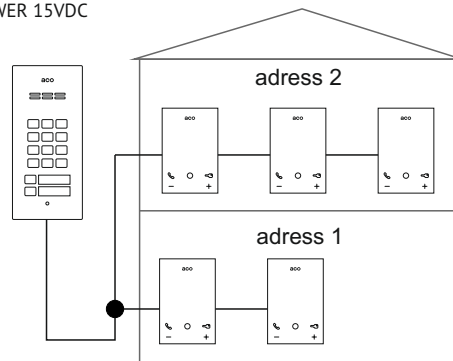

Rx ≤ 40Ω

x = max 300m: UTP Cat. 5e / 6

x > 300m: UTP Cat. 5e/6 + POWER 15VDC

1 = POWER: 15VDC / 100mA
POWER in standby mode: 0,3W

* min. 3 x 0,5 mm or UTP Cat. 5e/6

Pobierz z :
Download from:
Herunterladen von:
Télécharger de:

www.aco.com.pl/pro3manager/

* min. 3 x 0,5 mm or UTP Cat. 5e/6

aco

PRODUCENT / PRODUCER / HERSTELLER / PRODUCTEUR

ACO Sp. z o.o. sp. komandytowa

ul. Diamentowa 7 62-002 Suchy Las, Poland

tel. +48 61 843 93 71

tel. +48 61 641 96 86

bok@aco.com.pl

export@aco.com.pl

www.aco.com.pl

Instrukcje oraz więcej informacji dostępne również na:

Instructions and more information also available on:

Instruktionen und weitere Informationenauch verfügbar auf:

www.support.aco.com.pl