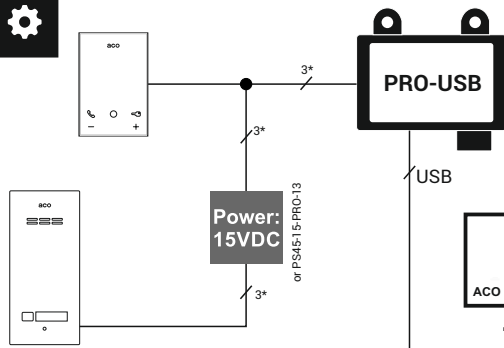

* min. 3 x 0,5 mm or UTP Cat. 5e/6