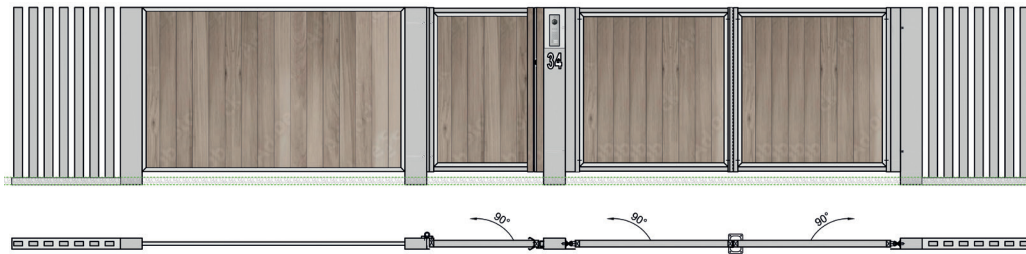

## CHARACTERISTICS:

- ❑ Increased privacy provided by the lack of gaps
- ❑ Protection and safety
- ❑ Limited noise emissions
- ❑ Protection against weather conditions (wind, sun rays)
- ❑ Rigidity of the structure resistant to thermal effects
- ❑ Made of a hollow profile to provide high fence rigidity

## VARIANTS

**FOLDING GATES** - A narrow or small plot, a problematic entrance to the property located close to a street or building, a steep driveway preventing the gate from opening or other situations where there is no space for locating or opening the gate no longer have to be a problem. Our company offers folding entrance gates. It is an automatically foldable structure, that enables you to save both time and space on the plot. Compared to standard double-leaf gates, folding gates require 50% less space to open.