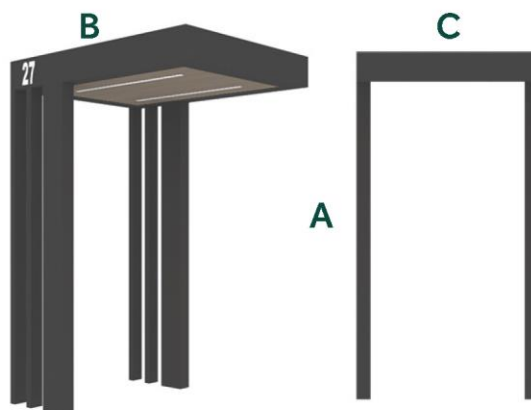

AVAILABLE FILLING VARIANTS

PORTALUX without wall OPEN

vertical and horizontal fence patterns NOF